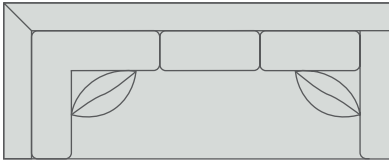

Hinson Sectional
1/4" = 1' Scale

LA6258AS Hinson Armless Sofa (shown)
Overall: W74 D39 H34 Inside: W74 D22 H15
Seat height: 20
One seat cushion, two back pillows
Mottled metal leg

ALSO AVAILABLE:

LA6258LL Hinson Left Arm Loveseat
Overall: W58 D39 H34 Inside: W50 D22 H15
Arm height: 24 Seat height: 20
One seat cushion, two back pillows
Standard pillows: one 22" throw pillow
Mottled metal leg

LA6258RN Hinson Right Arm Corner Sofa (shown)
Overall: W97 D39 H34 Inside: W72 D22 H15
Arm height: 24 Seat height: 20
One seat cushion, two back pillows. One corner back pillow.
Standard pillows: two 22" throw pillows
Mottled metal leg

LA6258RL Hinson Right Arm Loveseat
Overall: W58 D39 H34 Inside: W50 D22 H15
Arm height: 24 Seat height: 20
One seat cushion, two back pillows.
Standard pillows: one 22" throw pillow
Mottled metal leg

ALSO AVAILABLE:

- LA6258M Hinson Mid-Sofa
- LL6258M Hinson Mid-Sofa
- LA6258S Hinson Sofa
- LL6258S Hinson Sofa
- LA6258C Hinson Chair
- LL6258C Hinson Chair

LA6258LN Hinson Left Arm Corner Sofa
Overall: W97 D39 H34 Inside: W72 D22 H15
Arm height: 24 Seat height: 20
One seat cushion, two back pillows, one corner back pillow
Standard pillows: two 22" throw pillows
Mottled metal leg