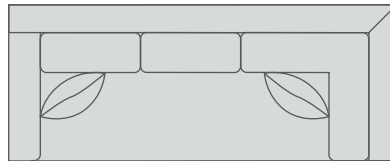

Hinson Sectional
1/4" = 1' Scale

LA6258AS Hinson Armless Sofa (shown)
Overall: W74 D39 H34 Inside: W74 D22 H15
Seat height: 20
One seat cushion, two back pillows
Mottled metal leg

ALSO AVAILABLE:

LA6258LL Hinson Left Arm Loveseat
Overall: W58 D39 H34 Inside: W50 D22 H15
Arm height: 24 Seat height: 20
One seat cushion, two back pillows
Standard pillows: one 22" throw pillow
Mottled metal leg

LA6258RN Hinson Right Arm Corner Sofa (shown)
Overall: W97 D39 H34 Inside: W72 D22 H15
Arm height: 24 Seat height: 20
One seat cushion, two back pillows. One corner back pillow.
Standard pillows: two 22" throw pillows
Mottled metal leg

LA6258RL Hinson Right Arm Loveseat
Overall: W58 D39 H34 Inside: W50 D22 H15
Arm height: 24 Seat height: 20
One seat cushion, two back pillows.
Standard pillows: one 22" throw pillow
Mottled metal leg

ALSO AVAILABLE:

- LA6258M Hinson Mid-Sofa
- LL6258M Hinson Mid-Sofa
- LA6258S Hinson Sofa
- LL6258S Hinson Sofa
- LA6258C Hinson Chair
- LL6258C Hinson Chair

LA6258LN Hinson Left Arm Corner Sofa
Overall: W97 D39 H34 Inside: W72 D22 H15
Arm height: 24 Seat height: 20
One seat cushion, two back pillows, one corner back pillow
Standard pillows: two 22" throw pillows
Mottled metal leg