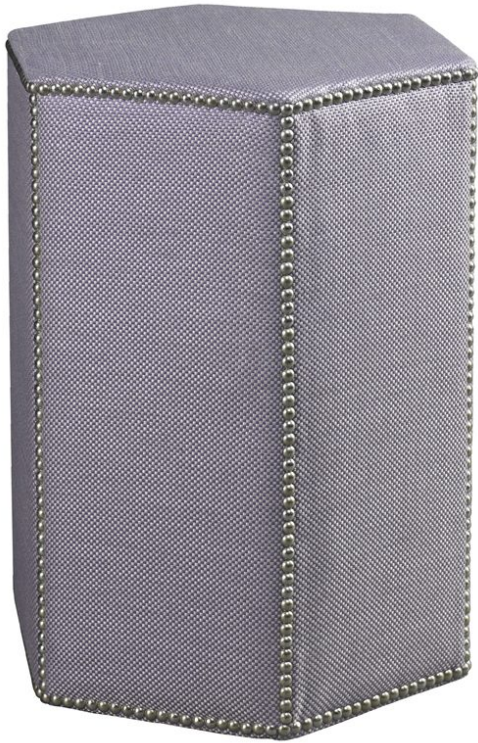

LILLIAN AUGUST

for HICKORY WHITE

**LA8106B**

**Oscar Stool**

**Dimensions**

Overall W16 D16 H23 in.

**Product Features**

Standard with #1-P Nailhead Trim

**As Shown**

Fabric: Welch Lavender

Standard w#1-P Nails

No Finish

**Also Available in Leather:**

**LL8106B Oscar Stool**