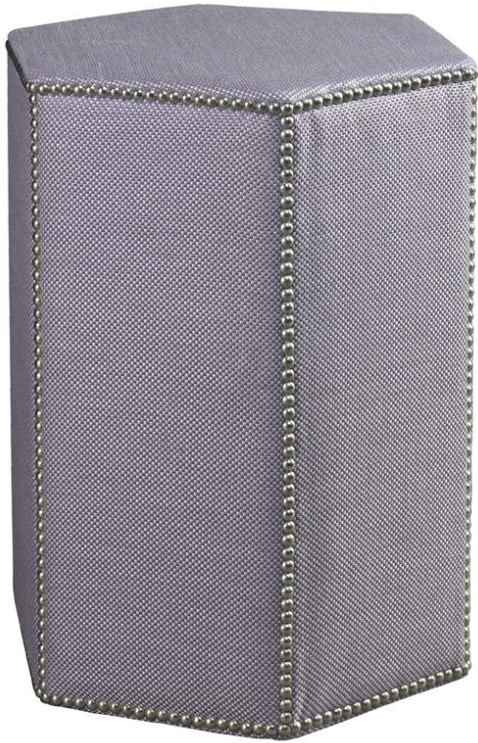

LILLIAN AUGUST

for HICKORY WHITE

LA8106B

Oscar Stool

Dimensions

Overall W16 D16 H23 in.

Product Features

Standard with #1-P Nailhead Trim

As Shown

Fabric: Welch Lavender

Standard w#1-P Nails

No Finish

Also Available in Leather:

LL8106B Oscar Stool