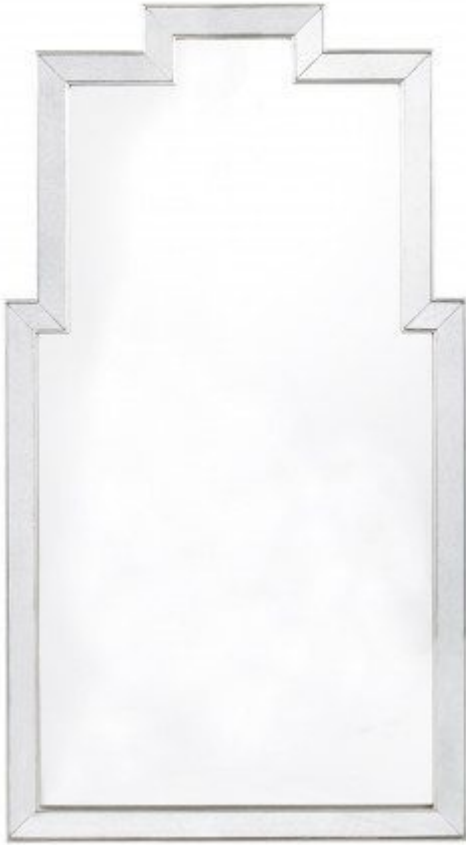

LILLIAN AUGUST

for HICKORY WHITE

LA13341-01

Athena Mirror - Silver

Dimensions

W30 D1 1/4 H54 in.

A beautiful blend of beveled, lightly antiqued mirrored framing bordered with aged silver wood trim and surrounding a clear mirrored glass surface.