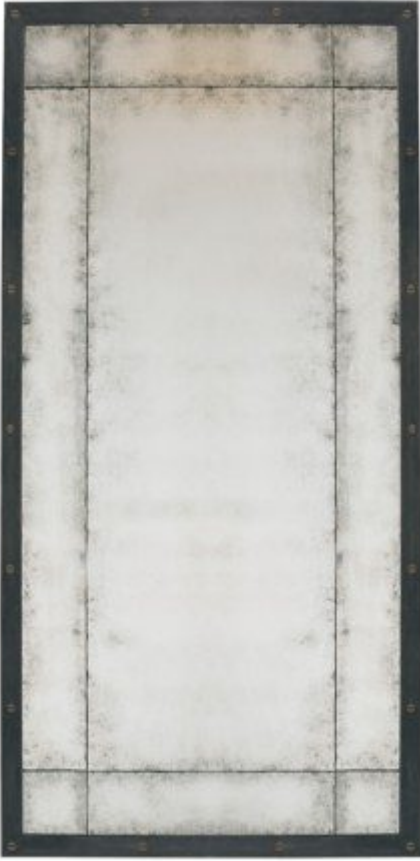

LILLIAN AUGUST

for HICKORY WHITE

**LA97341-01**

**Rex Mirror**

W38 D 1 1/2 H78 in.

*An aged grey metal frame is architecturally accented with contrasting brass machine screws to add a twist to this overscaled industrial style mirror with six inch border of antique mirrored panels.*