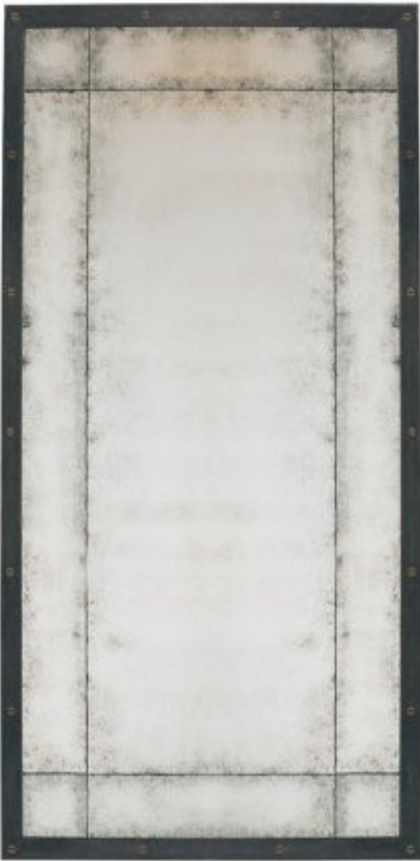

LILLIAN AUGUST

for HICKORY WHITE

**LA97341-01**

**Rex Mirror**

W38 D 1 1/2 H78 in.

*An aged grey metal frame is architecturally accented with contrasting brass machine screws to add a twist to this overscaled industrial style mirror with six inch border of antique mirrored panels.*