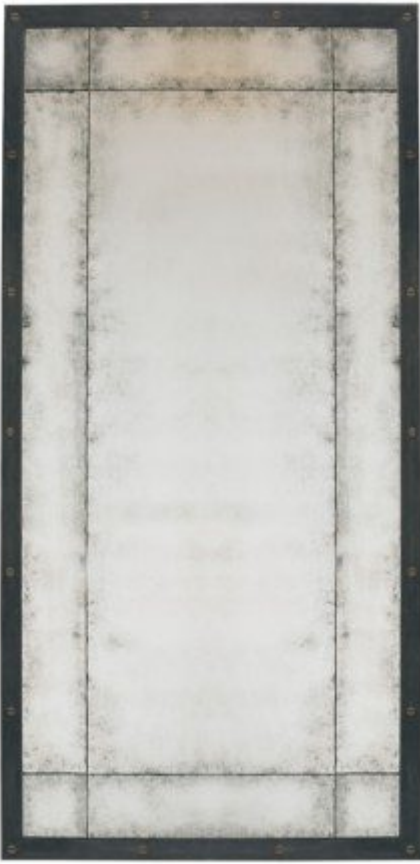

LILLIAN AUGUST

for HICKORY WHITE

LA97341-01

Rex Mirror

W38 D 1 1/2 H78 in.

An aged grey metal frame is architecturally accented with contrasting brass machine screws to add a twist to this overscaled industrial style mirror with six inch border of antique mirrored panels.