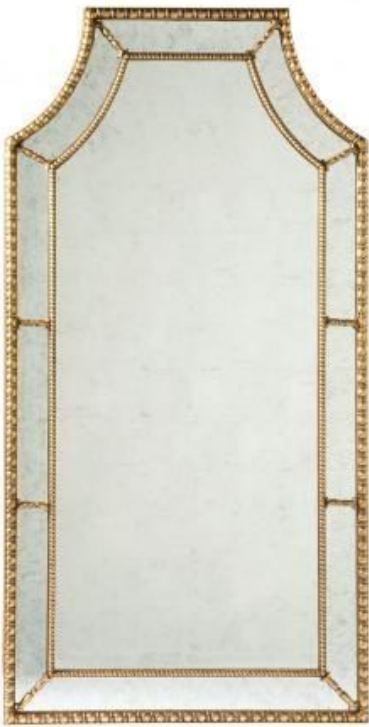

LILLIAN AUGUST

for HICKORY WHITE

LA82040-01

Staffordshire Mirror

W32 D1 1/2 H60 1/2 in.

Related Items

Staffordshire Mirror - LA93343-01

This image is for illustrative purposes only. The colors shown are accurate within the constraints of lighting, photography, and the color accuracy of your screen.

Source URL: <https://lillianaugust.hickorywhite.com/catalog/la82040-01>