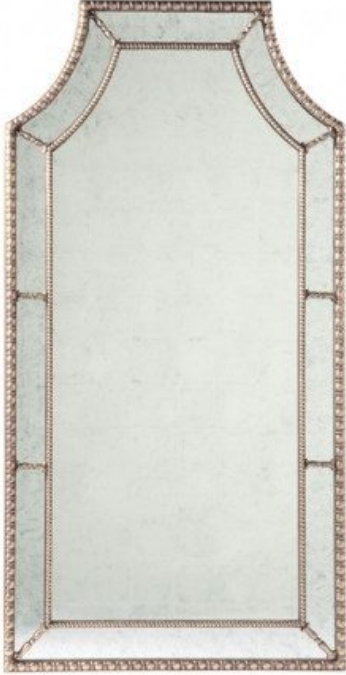

LILLIAN AUGUST

for HICKORY WHITE

LA93343-01

Staffordshire Mirror

W32 D1 1/2 H60 1/2 in.

This image is for illustrative purposes only. The colors shown are accurate within the constraints of lighting, photography, and the color accuracy of your screen.

Source URL: <https://lillianaugust.hickorywhite.com/catalog/la93343-01>