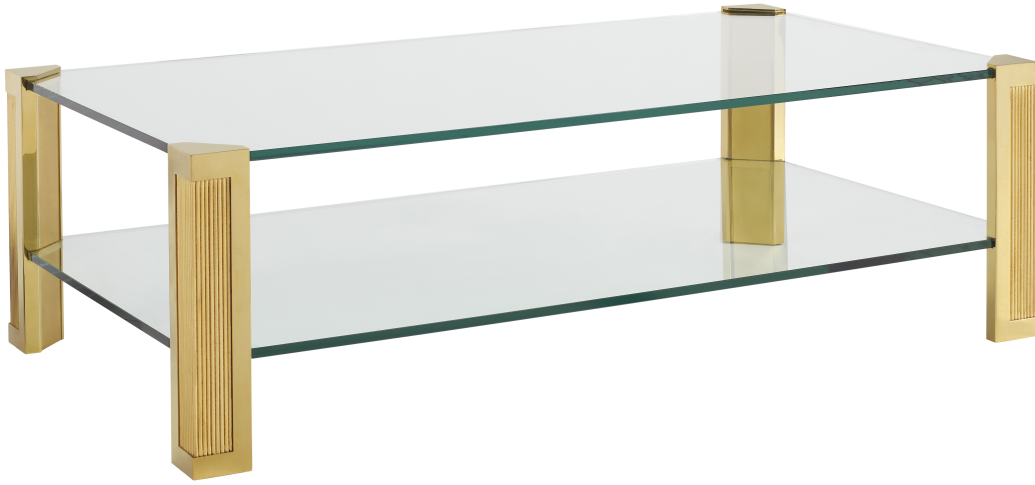

LILLIAN AUGUST

for HICKORY WHITE

LA26311

Heath Cocktail Table

Dimensions

W57 D32 H17 in.

Stainless Steel with Brass Finish on Legs

Beech Hardwood Insert with Gold Leaf Finish

Tempered Glass Shelf