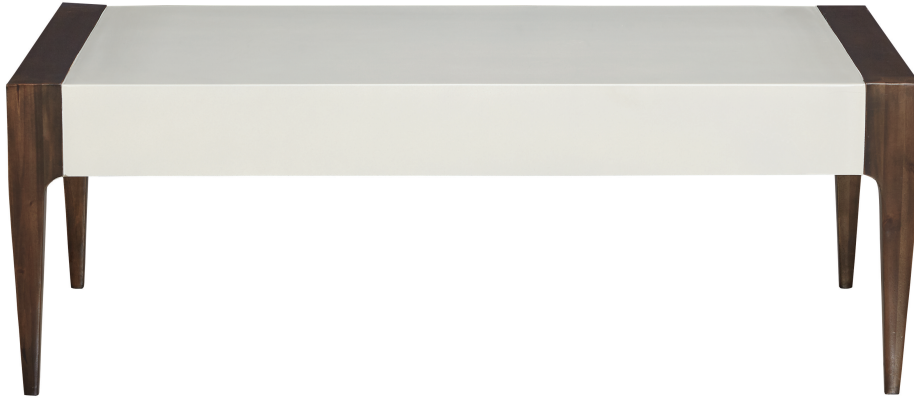

**LILLIAN AUGUST**

for HICKORY WHITE

**LW15310**

**Dior Cocktail Table**

**Dimensions**

W48 D28 H17 in.

White lacquer with parchment and elm wood accents.