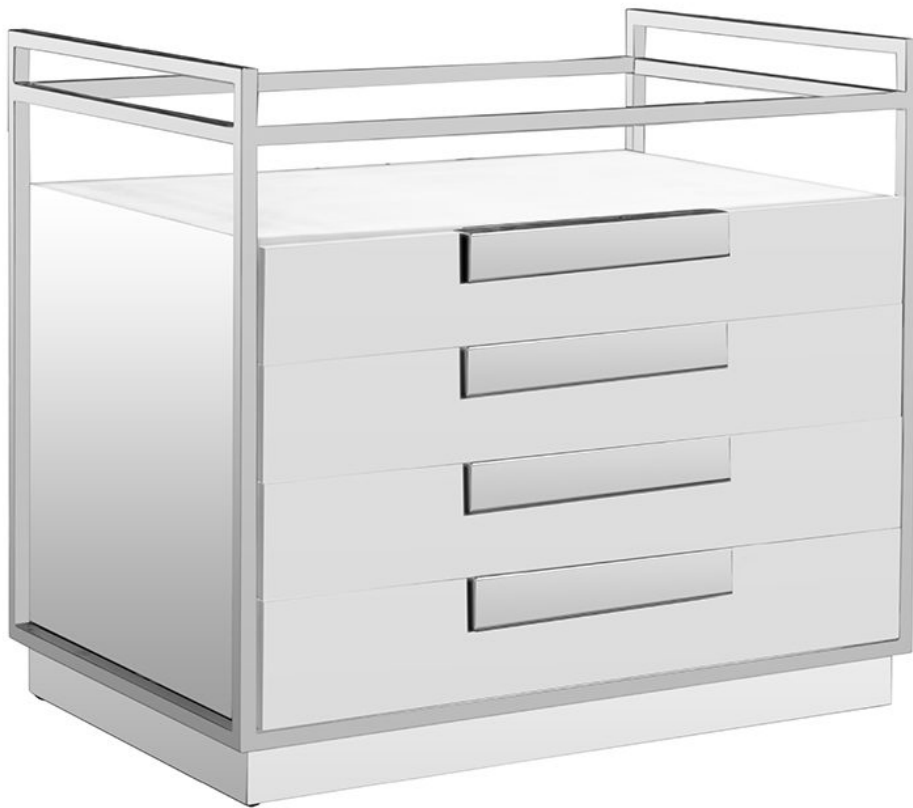

**LILLIAN AUGUST**

for HICKORY WHITE

**LA24560-01**

**Barrington Chest**

**Dimensions**

W36 D24 H32 in.

**Product Features**

Polished Nickel frame with mirror

Three Drawers