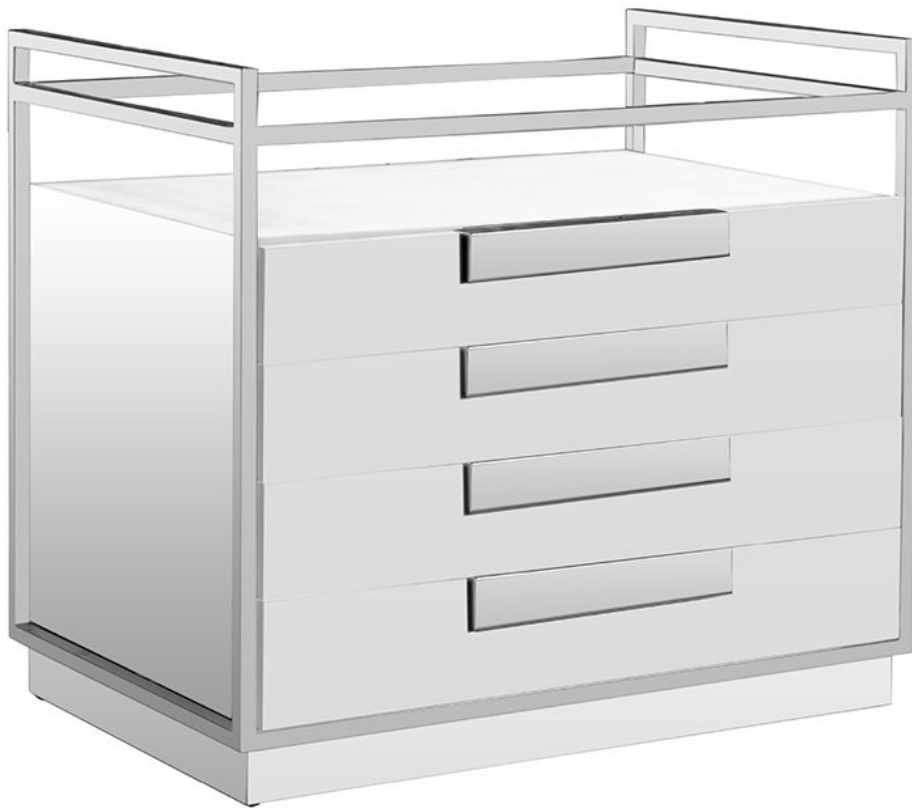

LILLIAN AUGUST

for HICKORY WHITE

LA24560-01

Barrington Chest

Dimensions

W36 D24 H32 in.

Product Features

Polished Nickel frame with mirror

Three Drawers