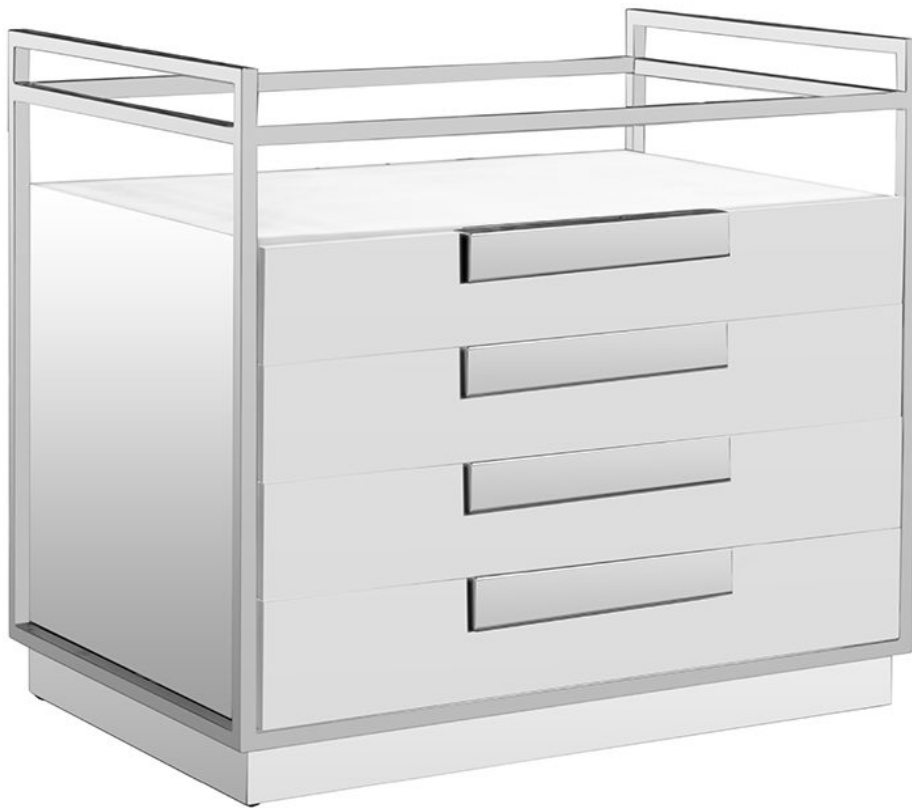

**LILLIAN AUGUST**

for HICKORY WHITE

**LA24560-01**

**Barrington Chest**

**Dimensions**

W36 D24 H32 in.

**Product Features**

Polished Nickel frame with mirror

Three Drawers