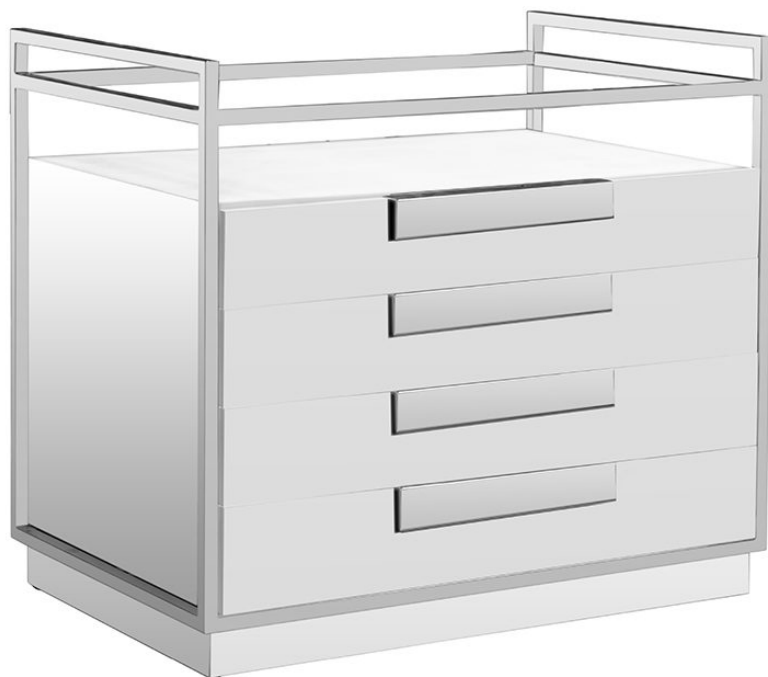

LILLIAN AUGUST

for HICKORY WHITE

LA24560-01

Barrington Chest

Dimensions

W36 D24 H32 in.

Product Features

Polished Nickel frame with mirror

Three Drawers

This image is for illustrative purposes only. The colors shown are accurate within the constraints of lighting, photography, and the color accuracy of your screen.

Source URL: <https://lillianaugust.hickorywhite.com/catalog/la24560-01>